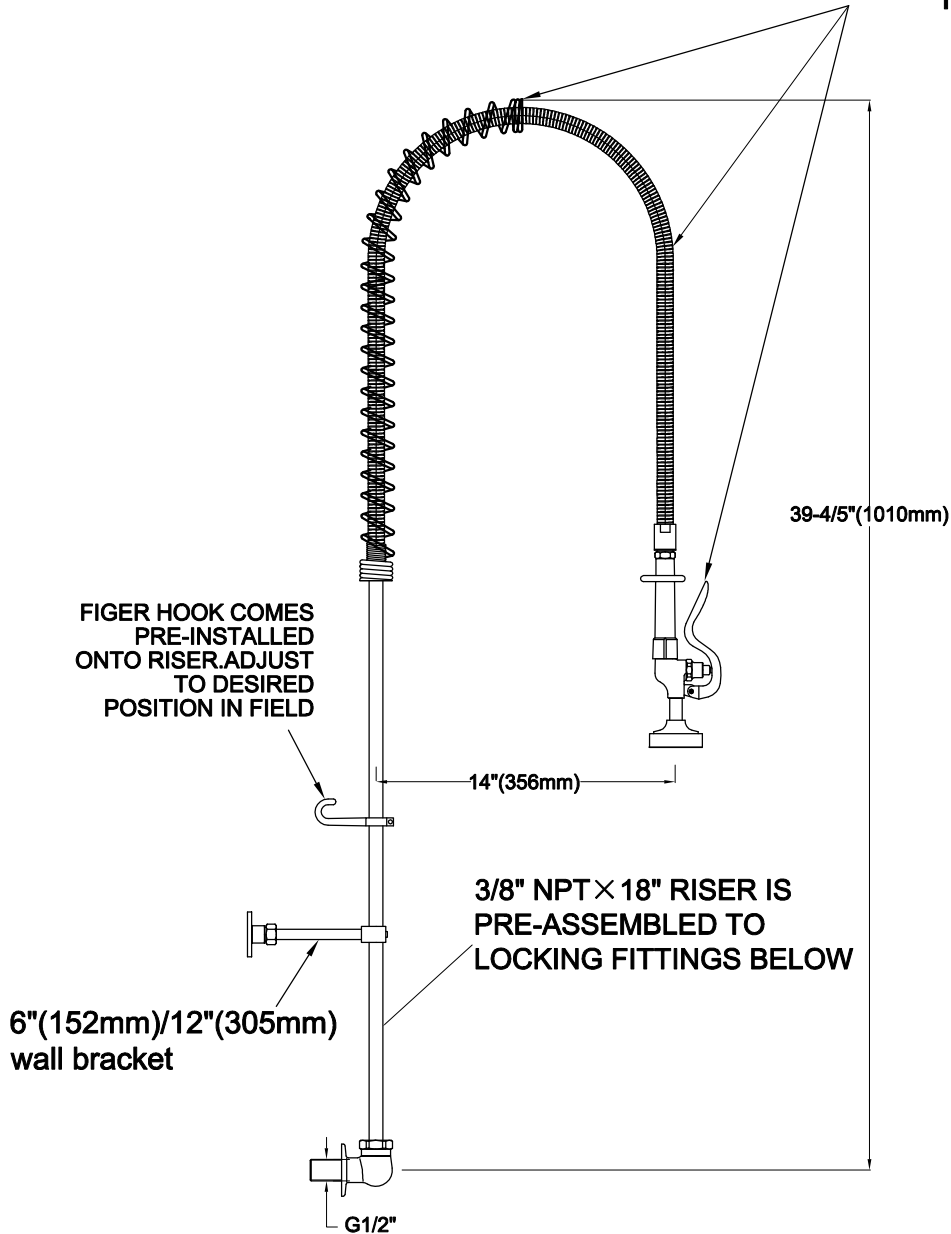

**HOSE LENGTH: 950mm
 SPRING BODY,
 OVERHEAD SPRING &
 SPRAY VALVE COME
 PRE-SEMBLED.**

FOOT VALVE Assembly, color-coded dual pedals, self closing valves, for use with spout bases. Two 1/2" NPT female inlets and one 1/2" NPT female outlets. Rough chrome valve body with polished chrome foot pedal.