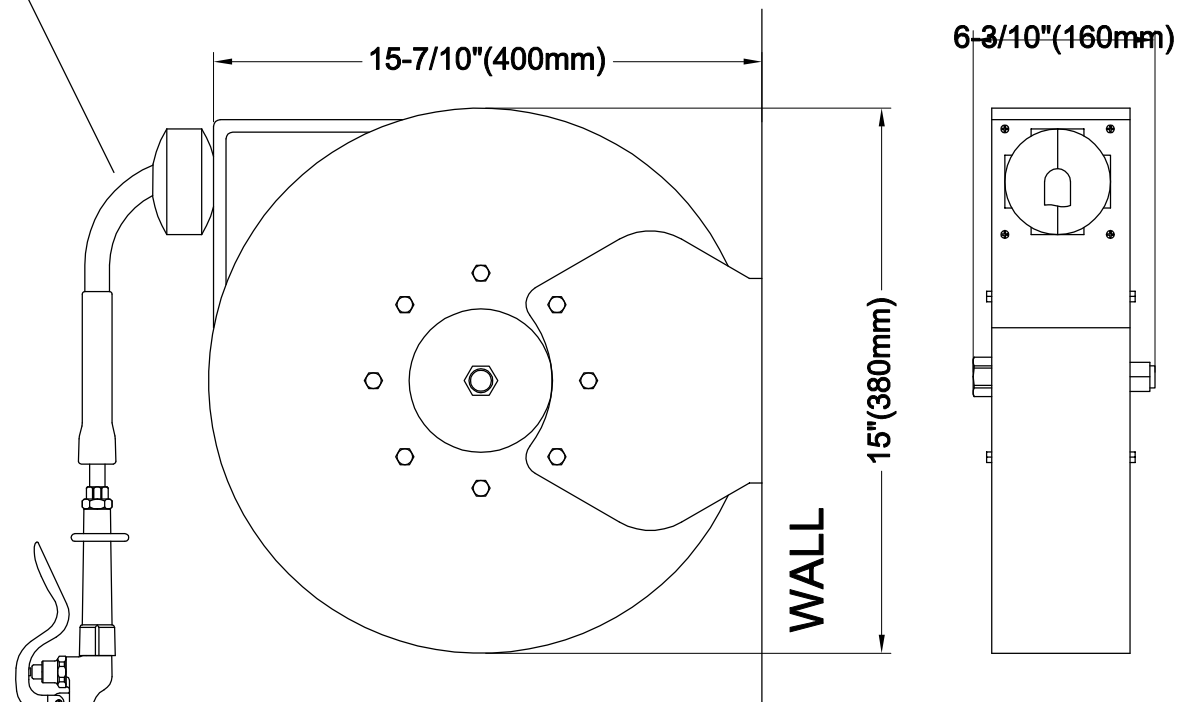

354-3/10" / 358-3/10"(9m) Of
 heavy-duty nontoxic blue hose

XDF5198
 spray Valve